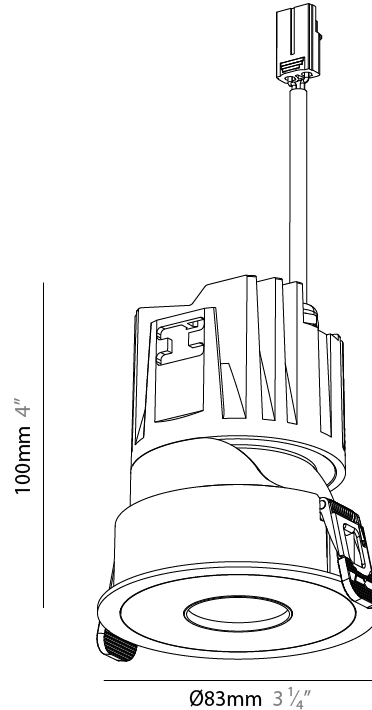

GENERAL

Series: Bioniq Evo Round Pinhole
Partner: Prolicht
Division: Architectural
Installation: Recessed
Product Type: Downlight
Mounting Location: Ceiling
Light Distribution: Adjustable / Direct

PHYSICAL

Shape: Round
Diameter (mm): 82
Diameter (in): 3 1/4
Height (mm): 100
Depth (mm): 105
Height (in): 3 15/16
Depth (in): 4 1/8
Ceiling Thickness (mm): 2 - 20
Ceiling Thickness (in): 1/16 - 1 1/8
Weight (kg): 0.4
[Fixture Finish: SSR / BKV / CWI / CRY / HAB / UFT / ITA / RUA / FTG / MYG / LOD / PUS / FRO / FUP / KIA / POP / BLS / SPG / MEY / GOH / CHC / COM / ABZ / JAG / OBR / MOS / ROR](#)
Fixture Material: Extruded Aluminum
Cut-out Measurements: Dia. 75mm/2 15/16"

ELECTRICAL

Lamp Type: LED (Zhaga Standard)
Input Wattage (W): 12.3
Total Output Wattage (W): 10.9
Dimming: Non-dimming / DALI Dimming / MATTER Dimming
Driver Included: No
Driver Location: Remote
Driver Type: Constant Current - Universal
Driver Class: Class 2
Constant Current (MA): 350mA
Upon Request: 0-10V Dimming / Phase Dimming

LED

[Color Temperature (°K): 2700-6500 Tunable White](#)
Max. Delivered Lumen (lm): Max 709
Nominal Lumen (lm): Max 1495
CRI: >90 CRI
Efficiency (%): 57.5
Lamp Life (hrs): 50000

OPTICAL

[Beam Angle: 20 / 26 / 32](#)
Adjustability: Rotational 350° / Tilt 30°

RATINGS AND CERTIFICATIONS

Certified By: Certified for North American Standards
IP rating: IP65
Glare Rating: ≤ 10