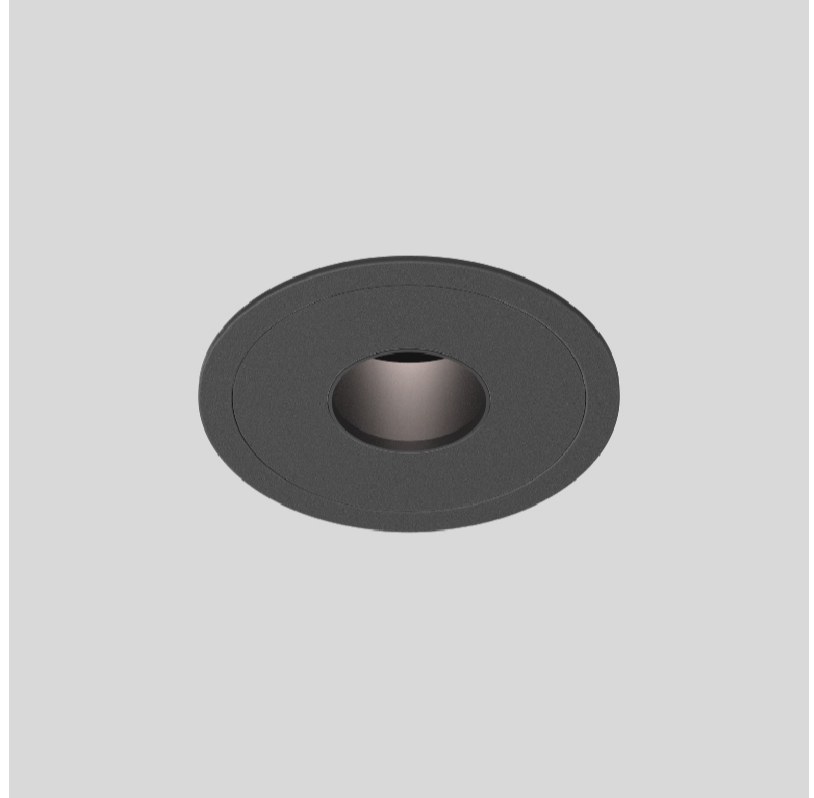

GENERAL

Series: Bioniq Evo Round Pinhole
Partner: Prolicht
Division: Architectural
Installation: Recessed
Product Type: Downlight
Mounting Location: Ceiling
Light Distribution: Adjustable / Direct

PHYSICAL

Shape: Round
Diameter (mm): 82
Diameter (in): 3 1/4
Height (mm): 100
Depth (mm): 105
Height (in): 3 15/16
Depth (in): 4 1/8
Ceiling Thickness (mm): 2 - 20
Ceiling Thickness (in): 1/16 - 1 1/8
Weight (kg): 0.4
[Fixture Finish: SSR / BKV / CWI / CRY / HAB / UFT / ITA / RUA / FTG / MYG / LOD / PUS / FRO / FUP / KIA / POP / BLS / SPG / MEY / GOH / CHC / COM / ABZ / JAG / OBR / MOS / ROR](#)
Fixture Material: Extruded Aluminum
Cut-out Measurements: Dia. 75mm/2 15/16"

ELECTRICAL

Lamp Type: LED (Zhaga Standard)
Input Wattage (W): 12.3
Total Output Wattage (W): 10.9
Dimming: Non-dimming / DALI Dimming / MATTER Dimming
Driver Included: No
Driver Location: Remote
Driver Type: Constant Current - Universal
Driver Class: Class 2
Constant Current (MA): 350mA
Upon Request: 0-10V Dimming / Phase Dimming

LED

[Color Temperature (°K): 2700-6500 Tunable White](#)
Max. Delivered Lumen (lm): Max 709
Nominal Lumen (lm): Max 1495
CRI: >90 CRI
Efficiency (%): 57.5
Lamp Life (hrs): 50000

OPTICAL

[Beam Angle: 20 / 26 / 32](#)
Adjustability: Rotational 350° / Tilt 30°

RATINGS AND CERTIFICATIONS

Certified By: Certified for North American Standards
IP rating: IP65
Glare Rating: ≤ 10