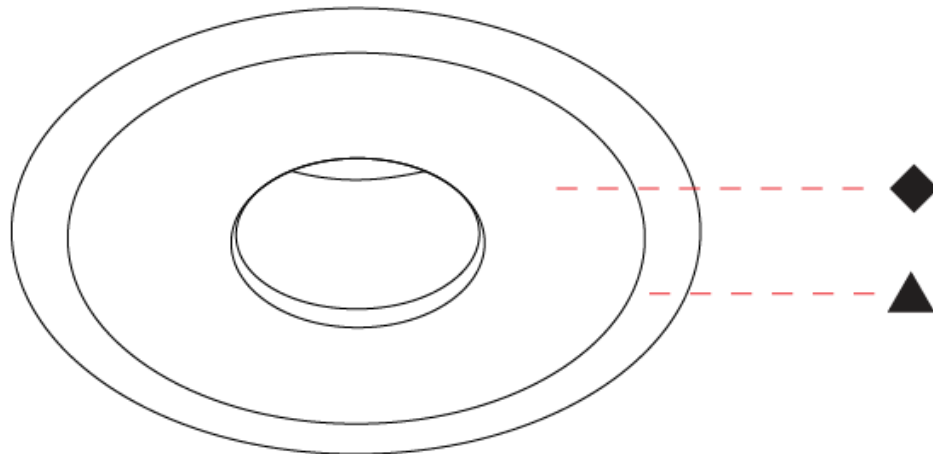

BIONIQ EVO ROUND PINHOLE RECESSED

A350216-

PROJECT	_____
TYPE	_____
SPECIFIER	_____
QUANTITY	_____
DATE	_____