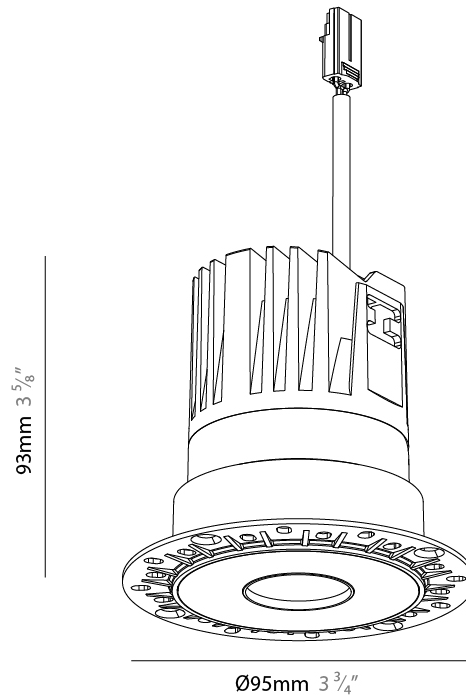

GENERAL

Series: Bioniq Evo Round Pinhole
Partner: Prolicht
Division: Architectural
Installation: Trimless
Product Type: Downlight
Mounting Location: Ceiling
Light Distribution: Adjustable / Direct

PHYSICAL

Shape: Round
Diameter (mm): 95
Diameter (in): 3 3/4
Height (mm): 93
Depth (mm): 105
Height (in): 3 5/8
Depth (in): 4 1/8
Ceiling Thickness (mm): 10 - 50
Ceiling Thickness (in): 3/8 - 1 15/16
Weight (kg): 0.4
Fixture Finish: [SSR / BKV / CWI / CRY / HAB / UFT / ITA / RUA / FTG / MYG / LOD / PUS / FRO / FUP / KIA / POP / BLS / SPG / MEY / GOH / CHC / COM / ABZ / JAG / OBR / MOS / ROR](#)
Fixture Material: Extruded Aluminum
Cut-out Measurements: Dia. 75mm/2 15/16"

ELECTRICAL

Lamp Type: LED (Zhaga Standard)
Input Wattage (W): 12.8
Total Output Wattage (W): 11.8
Dimming: Non-dimming / DALI Dimming / MATTER Dimming
Driver Included: No
Driver Location: Remote
Driver Type: Constant Current - Universal
Driver Class: Class 2
Constant Current (MA): 350mA
Upon Request: 0-10V Dimming / Phase Dimming

LED

Color Temperature (°K): [2400 / 2700 / 3000 / 3500 / 4000](#)
Max. Delivered Lumen (lm): Max 951
Nominal Lumen (lm): 2006
CRI: >90 CRI
Efficiency (%): 74.1
Lamp Life (hrs): 50000

OPTICAL

Beam Angle: [20 / 26 / 32](#)
Adjustability: Rotational 350° / Tilt 30°

RATINGS AND CERTIFICATIONS

Certified By: Certified for North American Standards
IP rating: IP65
Glare Rating: ≤ 10