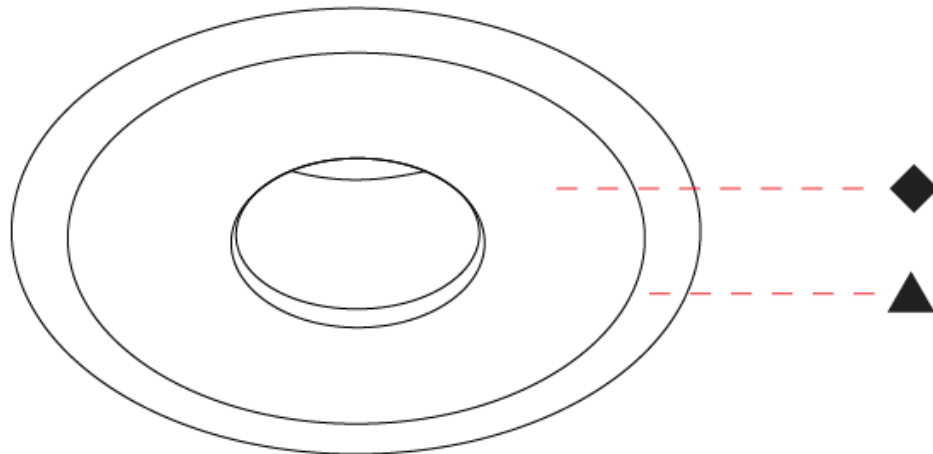

BIONIQ EVO ROUND PINHOLE RECESSED

A350220-

PROJECT	_____
TYPE	_____
SPECIFIER	_____
QUANTITY	_____
DATE	_____