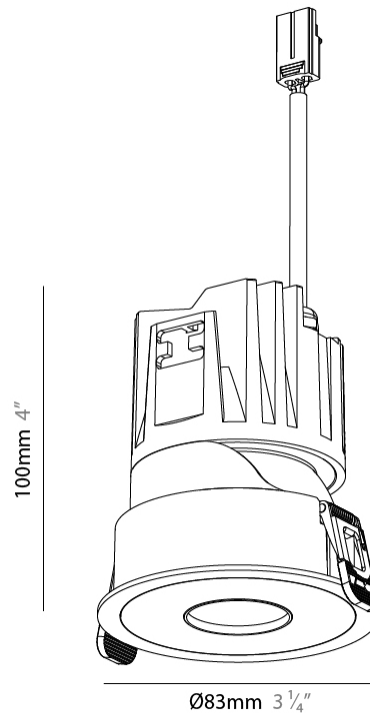

GENERAL

Series: Bioniq Evo Round Pinhole
Partner: Prolicht
Division: Architectural
Installation: Recessed
Product Type: Downlight
Mounting Location: Ceiling
Light Distribution: Adjustable / Direct

PHYSICAL

Shape: Round
Diameter (mm): 83
Diameter (in): 3 1/4
Height (mm): 100
Depth (mm): 105
Height (in): 4
Depth (in): 4 1/8
Ceiling Thickness (mm): 2 - 20
Ceiling Thickness (in): 1/16 - 1 1/8
Weight (kg): 0.4
Fixture Finish: SSR / BKV / CWI / CRY / HAB / UFT / ITA / RUA / FTG / MYG / LOD / PUS / FRO / FUP / KIA / POP / BLS / SPG / MEY / GOH / CHC / COM / ABZ / JAG / OBR / MOS / ROR
Fixture Material: Extruded Aluminum
Cut-out Measurements: Ø 75mm/2 15/16"

ELECTRICAL

Lamp Type: LED (Zhaga Standard)
Input Wattage (W): 12.8
Total Output Wattage (W): 11.8
Dimming: Non-dimming / DALI Dimming / MATTER Dimming
Driver Included: No
Driver Location: Remote
Driver Type: Constant Current - Universal
Driver Class: Class 2
Constant Current (MA): 350mA
Upon Request: 0-10V Dimming / Phase Dimming

LED

Color Temperature (*K): 2400 / 2700 / 3000 / 3500 / 4000
Max. Delivered Lumen (lm): Max 951
Nominal Lumen (lm): 2006
CRI: >90 CRI
Efficiency (%): 74.1
Lamp Life (hrs): 50000

OPTICAL

Beam Angle: 20 / 26 / 32
Adjustability: Rotational 350° / Tilt 30°

RATINGS AND CERTIFICATIONS

Certified By: Certified for North American Standards
IP rating: IP65
Glare Rating: ≤ 10