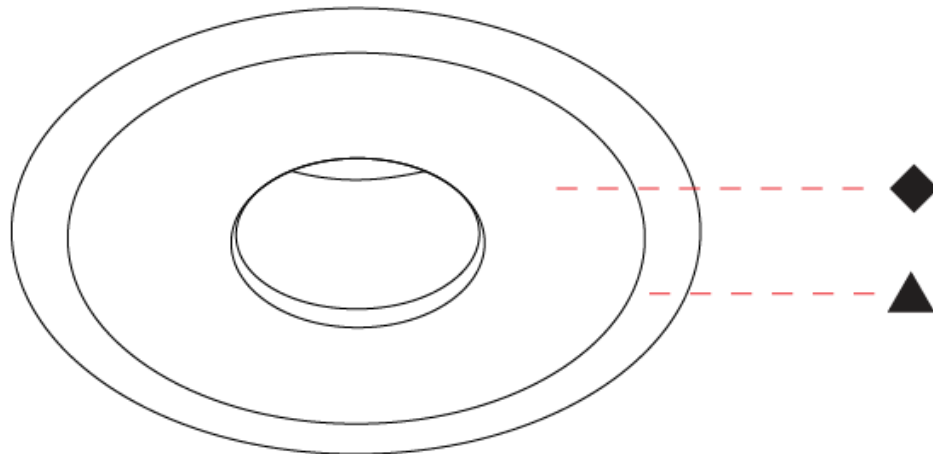

BIONIQ EVO ROUND PINHOLE RECESSED

A350219-

PROJECT
TYPE
SPECIFIER
QUANTITY
DATE