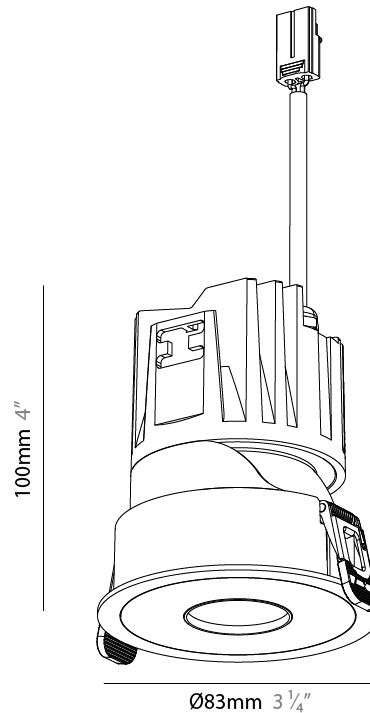

GENERAL

Series: Bioniq Evo Round Pinhole
Partner: Prolicht
Division: Architectural
Installation: Recessed
Product Type: Downlight
Mounting Location: Ceiling
Light Distribution: Adjustable / Direct

PHYSICAL

Shape: Round
Diameter (mm): 83
Diameter (in): 3 1/4
Height (mm): 100
Depth (mm): 105
Height (in): 4
Depth (in): 4 1/8
Ceiling Thickness (mm): 2 - 20
Ceiling Thickness (in): 1/16 - 1 1/8
Weight (kg): 0.4
Fixture Finish: SSR / BKV / CWI / CRY / HAB / UFT / ITA / RUA / FTG / MYG / LOD / PUS / FRO / FUP / KIA / POP / BLS / SPG / MEY / GOH / CHC / COM / ABZ / JAG / OBR / MOS / ROR
Fixture Material: Extruded Aluminum
Cut-out Measurements: Ø 75mm/2 15/16"

ELECTRICAL

Lamp Type: LED (Zhaga Standard)
Input Wattage (W): 13
Total Output Wattage (W): 11.8
Dimming: Non-dimming / DALI Dimming / MATTER Dimming
Driver Included: No
Driver Location: Remote
Driver Type: Constant Current - Universal
Driver Class: Class 2
Constant Current (MA): 350mA
Upon Request: 0-10V Dimming / Phase Dimming

LED

Color Temperature (°K): 2400 / 2700 / 3000 / 3500 / 4000
Max. Delivered Lumen (lm): Max 698
Nominal Lumen (lm): Max 1231
CRI: >90 CRI
Efficiency (%): 53.8
Lamp Life (hrs): 50000

OPTICAL

Beam Angle: 10
Adjustability: Rotational 350° / Tilt 30°

RATINGS AND CERTIFICATIONS

Certified By: Certified for North American Standards
IP rating: IP65
Glare Rating: ≤ 10