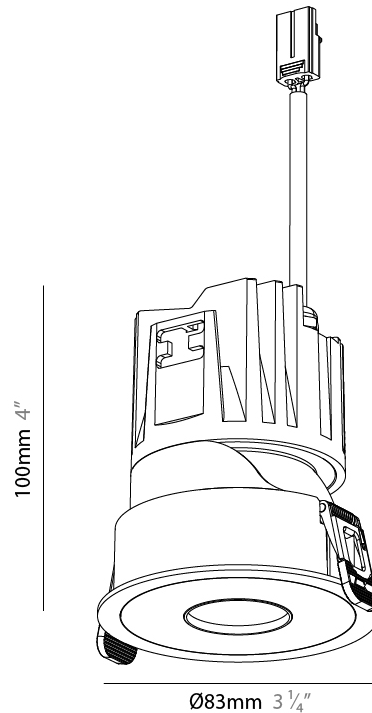

GENERAL

Series: Bioniq Evo Round Pinhole
Partner: Prolicht
Division: Architectural
Installation: Recessed
Product Type: Downlight
Mounting Location: Ceiling
Light Distribution: Adjustable / Direct

PHYSICAL

Shape: Round
Diameter (mm): 83
Diameter (in): 3 1/4
Height (mm): 100
Depth (mm): 105
Height (in): 4
Depth (in): 4 1/8
Ceiling Thickness (mm): 2 - 20
Ceiling Thickness (in): 1/16 - 1 1/8
Weight (kg): 0.4
Fixture Finish: [BLK / WHI](#)
Fixture Material: Extruded Aluminum
Cut-out Measurements: Dia. 75mm/2 15/16"

ELECTRICAL

Lamp Type: LED (Zhaga Standard)
Input Wattage (W): 12.8
Total Output Wattage (W): 11.8
Dimming: Non-dimming / DALI Dimming / MATTER Dimming
Driver Included: No
Driver Location: Remote
Driver Type: Constant Current - Universal
Driver Class: Class 2
Constant Current (MA): 350mA
Upon Request: 0-10V Dimming / Phase Dimming

LED

Color Temperature (°K): [2400 / 2700 / 3000 / 3500 / 4000](#)
Max. Delivered Lumen (lm): Max 951
Nominal Lumen (lm): 2006
CRI: >90 CRI
Efficiency (%): 74.1
Lamp Life (hrs): 50000

OPTICAL

Beam Angle: [20 / 26 / 32](#)
Adjustability: Rotational 350° / Tilt 30°

RATINGS AND CERTIFICATIONS

Certified By: Certified for North American Standards
IP rating: IP65
Glare Rating: ≤ 10