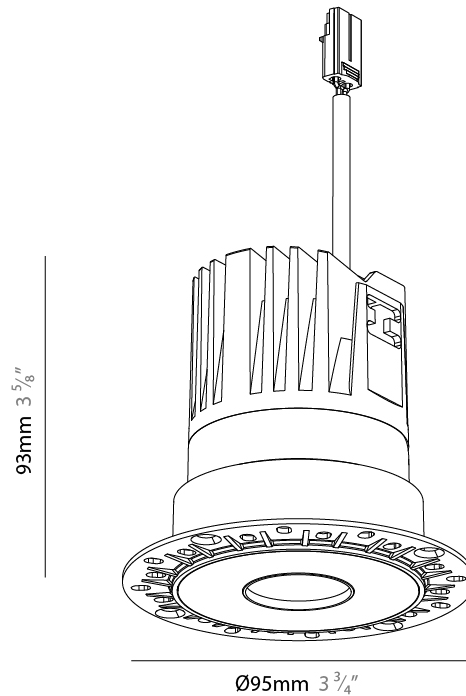

GENERAL

Series: Bioniq Evo Round Pinhole
Partner: Prolicht
Division: Architectural
Installation: Trimless
Product Type: Downlight
Mounting Location: Ceiling
Light Distribution: Adjustable / Direct

PHYSICAL

Shape: Round
Diameter (mm): 95
Diameter (in): 3 3/4
Height (mm): 93
Depth (mm): 105
Height (in): 3 5/8
Depth (in): 4 1/8
Ceiling Thickness (mm): 10 - 50
Ceiling Thickness (in): 3/8 - 1 15/16
Weight (kg): 0.4
Fixture Finish: [SSR / BKV / CWI / CRY / HAB / UFT / ITA / RUA / FTG / MYG / LOD / PUS / FRO / FUP / KIA / POP / BLS / SPG / MEY / GOH / CHC / COM / ABZ / JAG / OBR / MOS / ROR](#)
Fixture Material: Extruded Aluminum
Cut-out Measurements: Ø 75mm/2 15/16"

ELECTRICAL

Lamp Type: LED (Zhaga Standard)
Input Wattage (W): 12.8
Total Output Wattage (W): 11.8
Dimming: Non-dimming / DALI Dimming / MATTER Dimming
Driver Included: No
Driver Location: Remote
Driver Type: Constant Current - Universal
Driver Class: Class 2
Constant Current (MA): 350mA
Upon Request: 0-10V Dimming / Phase Dimming

LED

Color Temperature (°K): [2400 / 2700 / 3000 / 3500 / 4000](#)
Max. Delivered Lumen (lm): Max 604
Nominal Lumen (lm): 1065
CRI: >90 CRI
Efficiency (%): 47.0
Lamp Life (hrs): 50000

OPTICAL

Beam Angle: 10
Adjustability: Rotational 350° / Tilt 30°

RATINGS AND CERTIFICATIONS

Certified By: Certified for North American Standards
IP rating: IP65
Glare Rating: ≤ 10